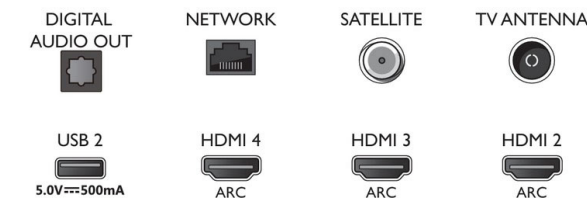

Bottom

Issue date 2021-07-16

Version: 8.3.1

12 NC: 8670 001 65536
EAN: 87 18863 02295 5

© 2021 Koninklijke Philips N.V.
All Rights reserved.

Specifications are subject to change without notice.
Trademarks are the property of Koninklijke Philips N.V.
or their respective owners.

www.philips.com

- EPG and actual visibility (up to 8 days) is country and operator dependent.
- Android App offerings vary per country. For more details please visit your local Google Play Store.
- *Memory size (Flash) : 16G, the actual available disc space may differ (dependent on e.g. (pre-)installed apps, installed operating system, etc.)
- Energy consumption in kWh per year, based on the power consumption of the television operating 4 hours per day for 365 days. The actual energy consumption will depend on how the television is used.
- The TV supports DVB reception for 'Free to air' broadcast. Specific DVB operators may not be supported. An up to date list can be found in the FAQ section of the Philips support website. For some operators Conditional Access and subscription are required. Contact your operator for more information.
- Philips TV Remote app and related functionalities vary per TV model, operator, and country, as well as smart device model and OS. For more details please visit: www.philips.com/TVRemoteapp.
- Smart TV app offerings vary per TV model and country. For more details please visit: www.philips.com/smarttv.
- USB recording for digital channels only, recordings may be limited by broadcast copy protection (CI+). Country and channel restrictions may apply.
- Please note that your Amazon Apps may not always be available in your country. (Currently Amazon apps works only in UK, Germany, Austria)
- This television contains lead only in certain parts or components where no technology alternatives exist in accordance with existing exemption clauses under the RoHS Directive.