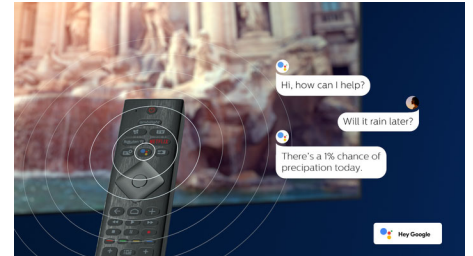

### 4K UHD HDR

Your Philips 4K UHD TV is compatible with all major HDR formats, including HDR10+ and

43PUS8505/12

Dolby Vision. Whether it's a must-watch series or the latest video game, shadows will be deeper. Bright surfaces will shine. Colors will be truer.

### Voice assistant

Control your Philips Android TV with your voice. Want to play a game, watch Netflix, or find content and apps in the Google Play store? Just tell your TV. You can even command all Google Assistant-compatible smart home devices, like dimming the lights and setting the thermostat on movie night. Without leaving the sofa. The days of searching for the TV remote are over. Now you can use your voice to control your Philips smart TV via Alexa-enabled devices, like Amazon Echo. Turn your TV on, change the channel, switch to your gaming console and more with Alexa.