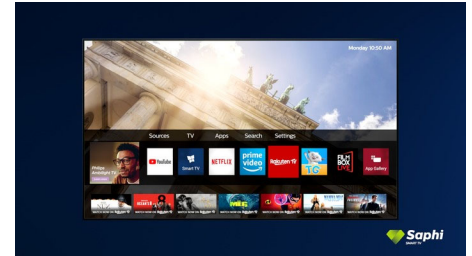

4K UHD HDR

Your Philips 4K UHD TV is compatible with all major HDR formats, including HDR10+ and Dolby Vision. Whether it's a must-watch series or the latest video game, shadows will be deeper. Bright surfaces will shine. Colors will be truer.

Saphi Smart TV

SAPHI is a fast, intuitive operating system that makes your Philips Smart TV a real pleasure to use. Enjoy one-button access to a clear icon-based menu. Quickly navigate to popular Philips Smart TV apps including YouTube, Netflix, and more.