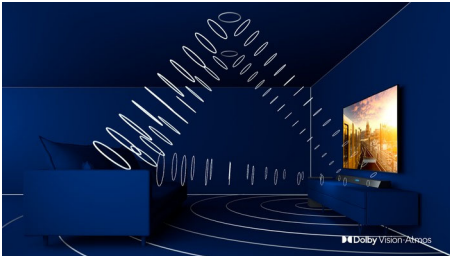

Dolby Vision and Dolby Atmos

Support for Dolby's premium sound and video formats means the HDR content you watch will look-and sound-gloriously real. Whether it's the latest streaming series or a Blu-Ray disc set, you'll enjoy contrast, brightness, and color that reflect the director's original intentions. And hear spacious sound with clarity, detail, and depth.