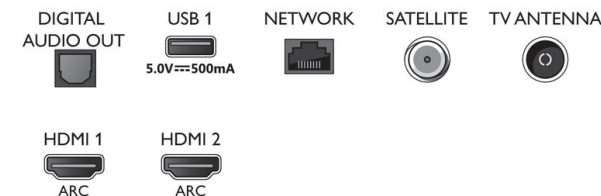

Sound

- Output power (RMS): 20W
- Sound Enhancement: A.I. Sound, Dolby Atmos, Dolby Bass Enhancement, Dolby Volume Leveler, 5 Band Equalizer, Clear Dialogue, Night mode
- Speaker configuration: 2x10W full range speaker

Connections

Side

Bottom

Issue date 2021-07-16

Version: 12.5.1

12 NC: 8670 001 65607
EAN: 87 18863 02315 0

© 2021 Koninklijke Philips N.V.
All Rights reserved.

Specifications are subject to change without notice. Trademarks are the property of Koninklijke Philips N.V. or their respective owners.