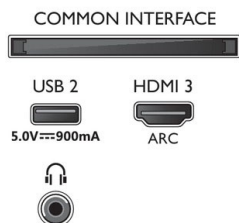

Connections

Side