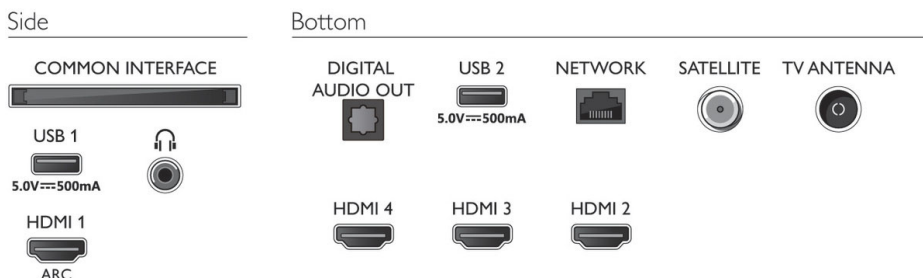

Power

- Mains power: AC 220 - 240 V 50/60Hz
- Ambient temperature: 5 °C to 35 °C
- Standby power consumption: <0.3W
- Power Saving Features: Auto switch-off timer, Picture mute (for radio), Eco mode, Light sensor
- Mercury content: 0 mg
- Presence of lead: Yes*

EU Energy card

- EPREL registration numbers: 441327
- Diagonal screen size (inch): 43
- Diagonal screen size (metric): 108
- Energy class for SDR: G
- On mode power demand for SDR: 65 W
- Energy class for HDR: G

- On mode power demand for HDR: 63 W
- Networked standby mode: <2.0 W
- Off mode power consumption: n.a.
- Panel technology used: LED LCD

Sound

- Output power (RMS): 20W
- Sound Enhancement: 5 Band Equalizer, Clear Dialogue, Dolby Atmos, Auto Volume Leveler, Dolby Bass Enhancement
- Speaker configuration: 2x10W full range speaker

Dimensions

- Box dimensions (W x H x D): 1070.0 x 650.0 x 140.0 mm
- Set dimensions (W x H x D): 962.8 x 558.2 x 78.1 mm
- Set dimensions with stand (W x H x D): 962.8 x 585.2 x 235.7 mm
- Stand dimensions (W x H x D): 779.3 x 27.0 x 235.7 mm
- Product weight: 8.5 kg
- Product weight (+stand): 8.7 kg
- VESA wall mount compatible: 100 x 200 mm
- Weight incl. Packaging: 11.3 kg

Design

- Colors of TV: Light silver bezel
- Stand design: Light silver v sticks

Accessories

- Included accessories: Remote Control, 2 x AAA Batteries, Power cord, Quick start guide, Legal and safety brochure, Table top stand

Connections

Issue date 2021-06-24

Version: 7.4.1

12 NC: 8670 001 74753
EAN: 87 18863 02837 7

© 2021 Koninklijke Philips N.V.
All Rights reserved.

Specifications are subject to change without notice.
Trademarks are the property of Koninklijke Philips N.V.
or their respective owners.

www.philips.com

* EPG and actual visibility (up to 8 days) is country and operator dependent.

* Energy consumption in kWh per year, based on the power consumption of the television operating 4 hours per day for 365 days. The actual energy consumption will depend on how the television is used.

* The TV supports DVB reception for 'Free to air' broadcast. Specific DVB operators may not be supported. An up to date list can be found in the FAQ section of the Philips support website. For some operators Conditional Access and subscription are required. Contact your operator for more information.

* Philips TV Remote app and related functionalities vary per TV model, operator, and country, as well as smart device model and OS. For more details please visit: www.philips.com/TVRemoteapp.

* Smart TV app offerings vary per TV model and country. For more details please visit: www.philips.com/smarttv.

* This television contains lead only in certain parts or components where no technology alternatives exist in accordance with existing exemption clauses under the RoHS Directive.

* Amazon, Alexa and all related logos are trademarks of Amazon.com, Inc. or its affiliates. Amazon Alexa is available in selected languages and countries.

* Google Assistant is available on Philips Android TVs running on Android O (8) or higher OS version. GA is available in selected languages and countries with English-UK and German-DE and French-FR being supported from the start. Supported language/countries list is going to be expanded overtime.