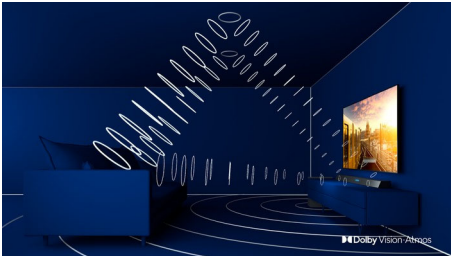

4K UHD Android TV

3-sided Ambilight TV Major HDR formats supported, Dolby Vision and Dolby Atmos, 108 cm (43") Android TV

Highlights

3-sided Ambilight

With Philips Ambilight every moment feels closer. Intelligent LEDs around the edge of the TV respond to the on-screen action and emit an immersive glow that's simply captivating. Experience it once and wonder how you enjoyed TV without it.

Dolby Vision + Dolby Atmos

Support for Dolby's premium sound and video formats means the HDR content you watch will look-and sound-glorious. You'll enjoy a picture that reflects the director's original